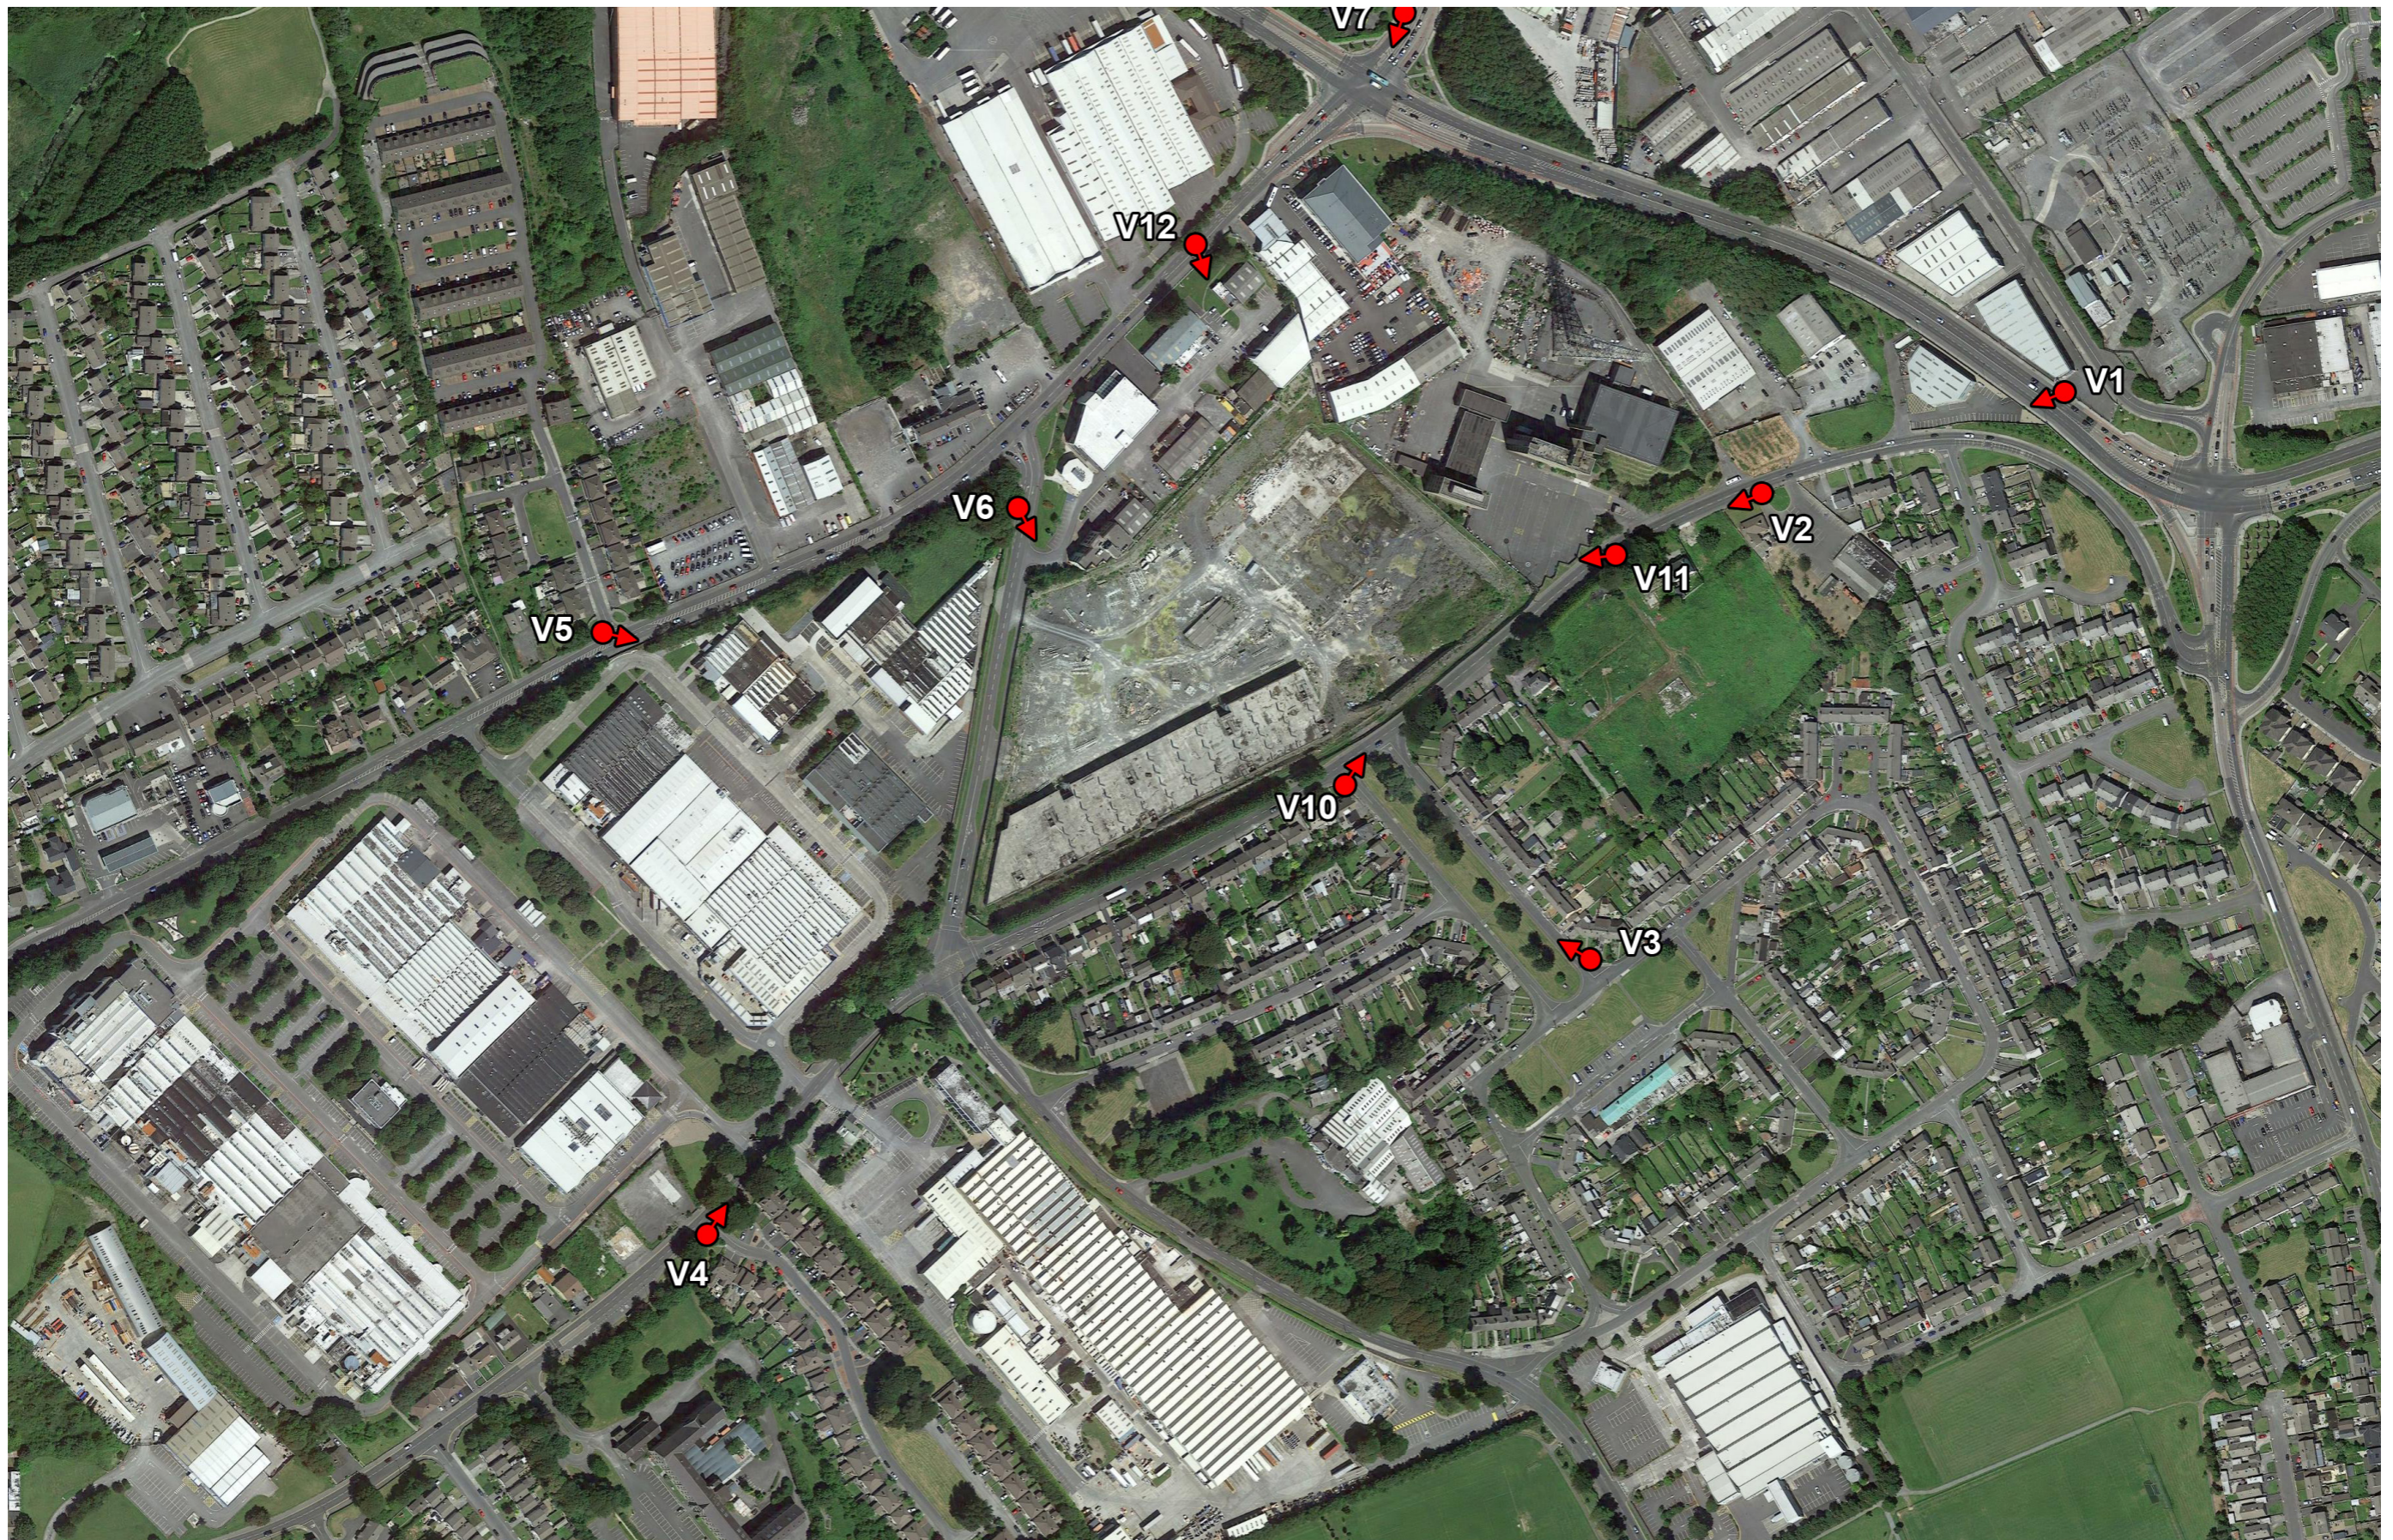

Image Title: Long Range Viewpoint Location Map

VVMs by

Tel: 01 288 0186
www.3ddesignbureau.com
info@3ddesignbureau.com

Project Title: Crown Square Phase 1, Monivea Road and Joyce's Road, Mervue, Galway

Applicant Name: Crown Square Developments Ltd.