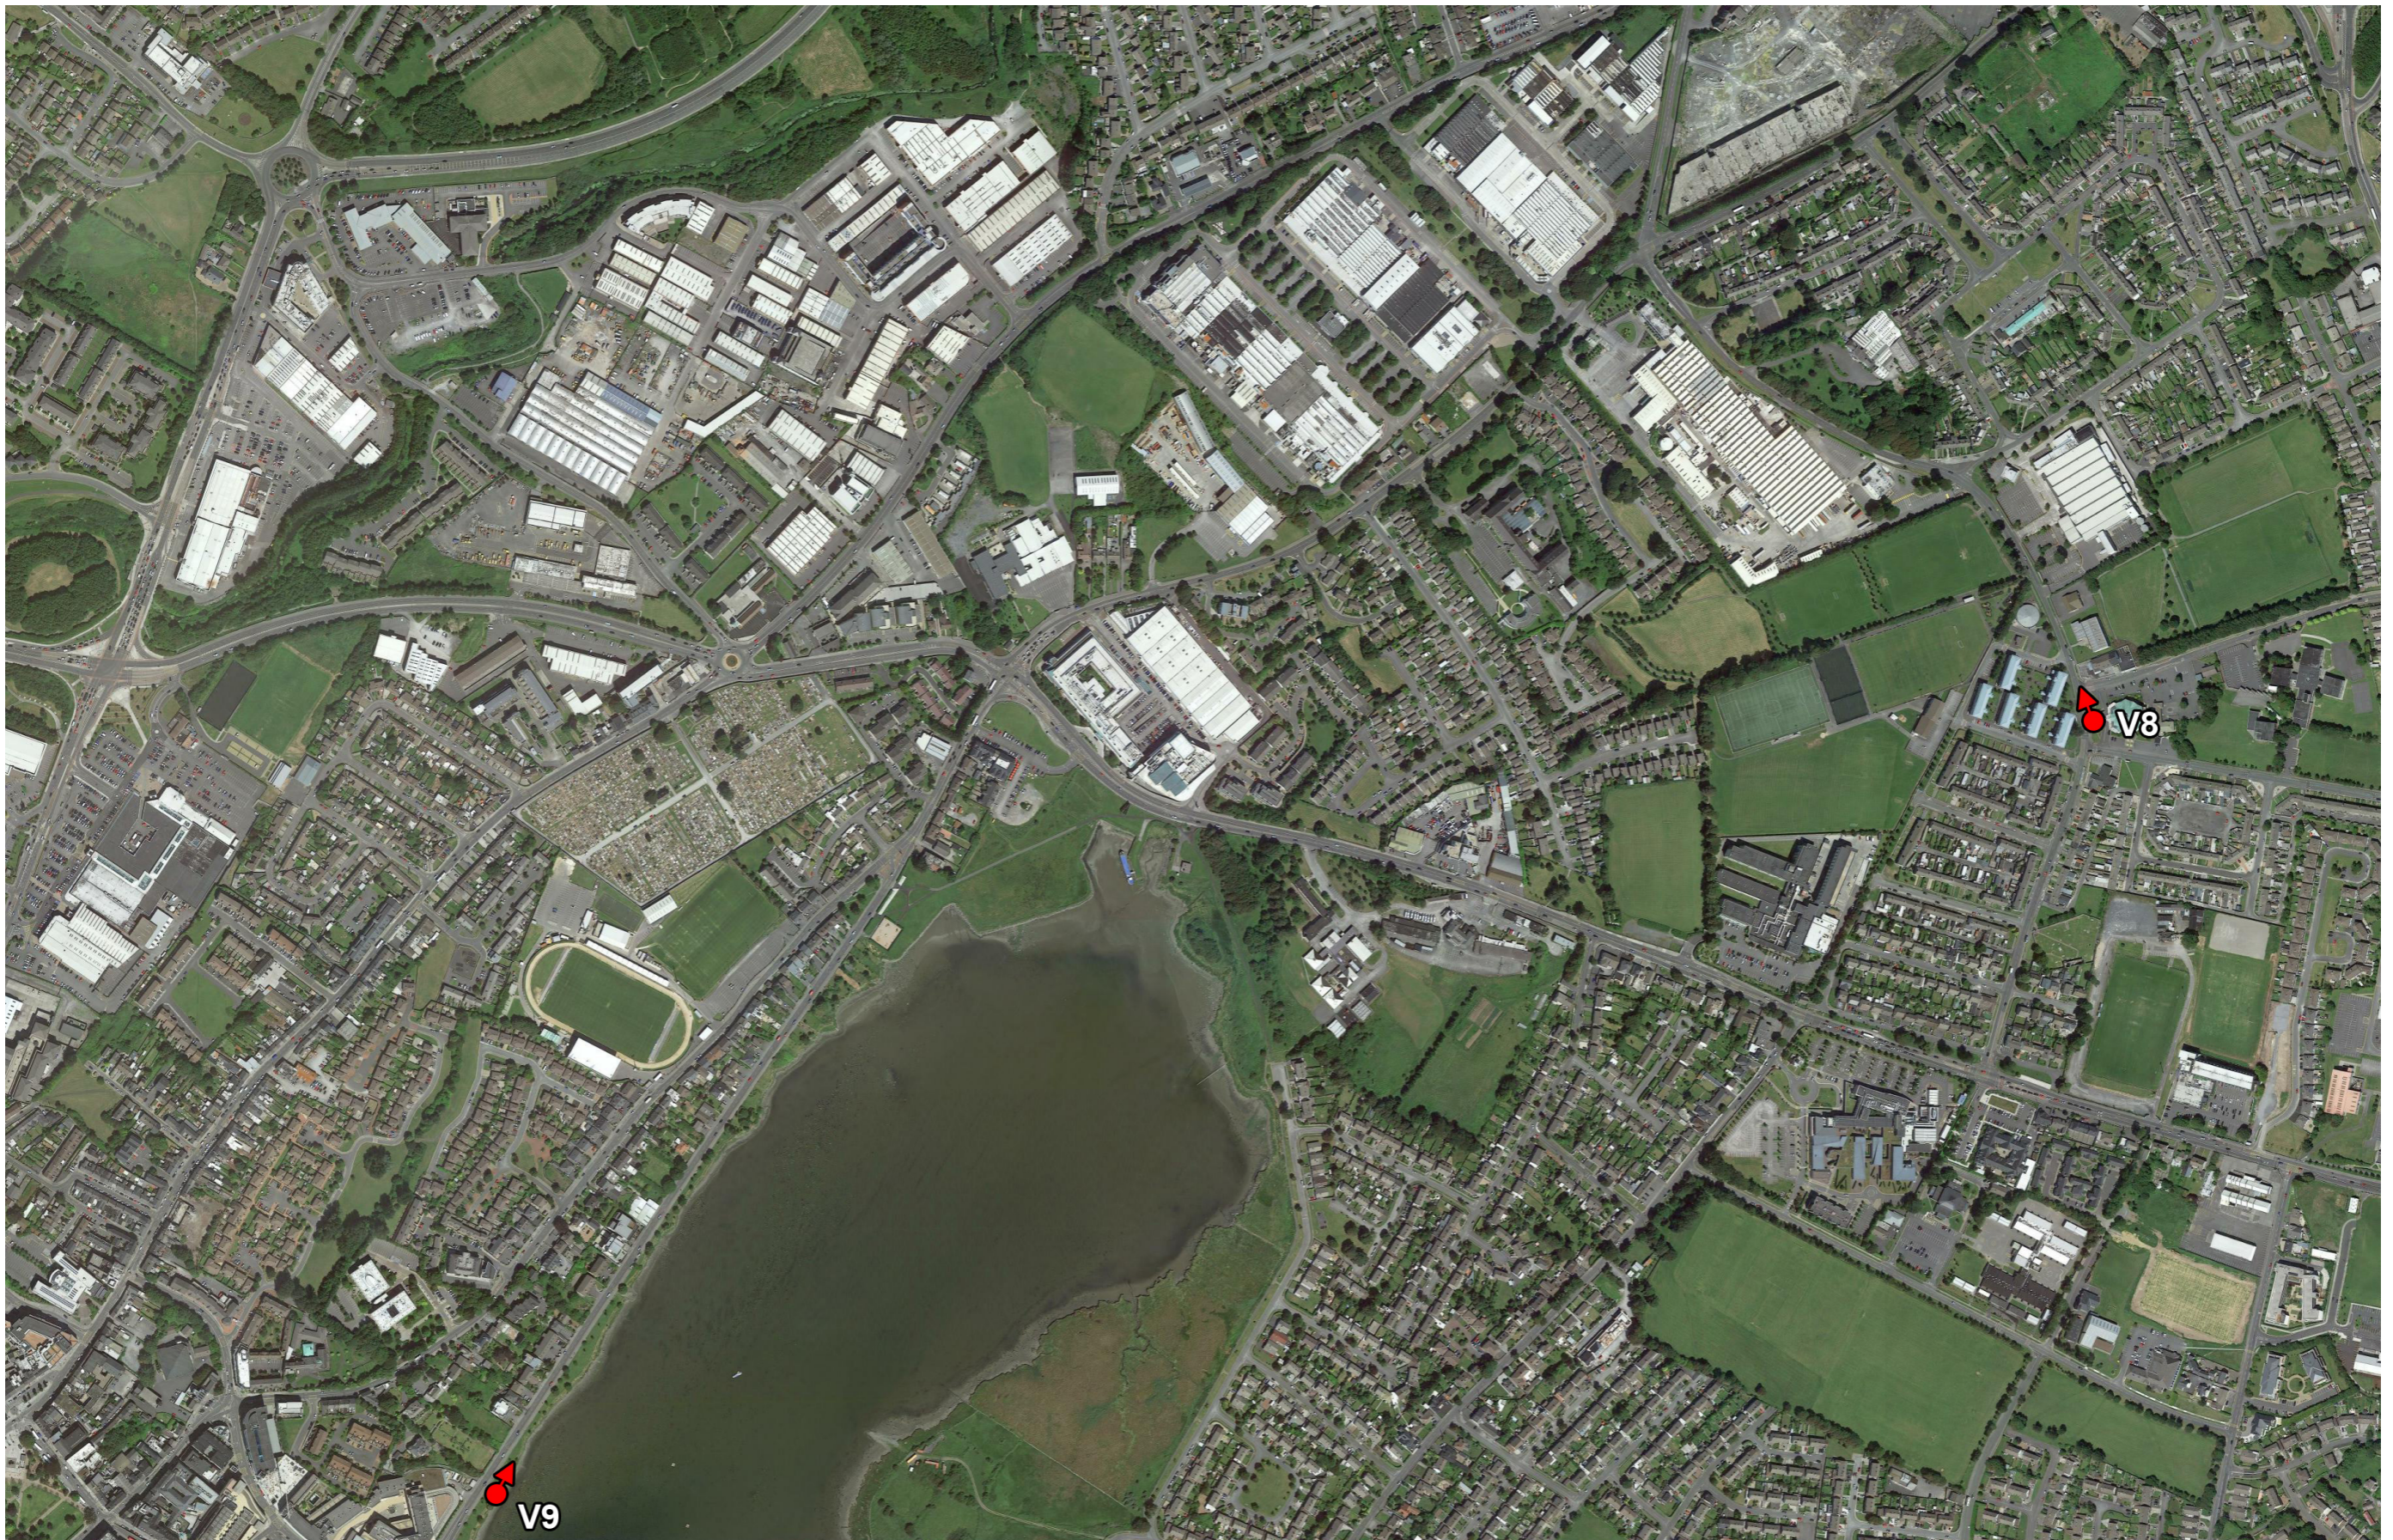

Project Title: Crown Square Phase 1, Monivea Road and Joyce's Road, Mervue, Galway

Applicant Name: Crown Square Developments Ltd.

Image Title: Long Range Viewpoint Location Map

VVMs by

Tel: 01 288 0186
www.3ddesignbureau.com
info@3ddesignbureau.com